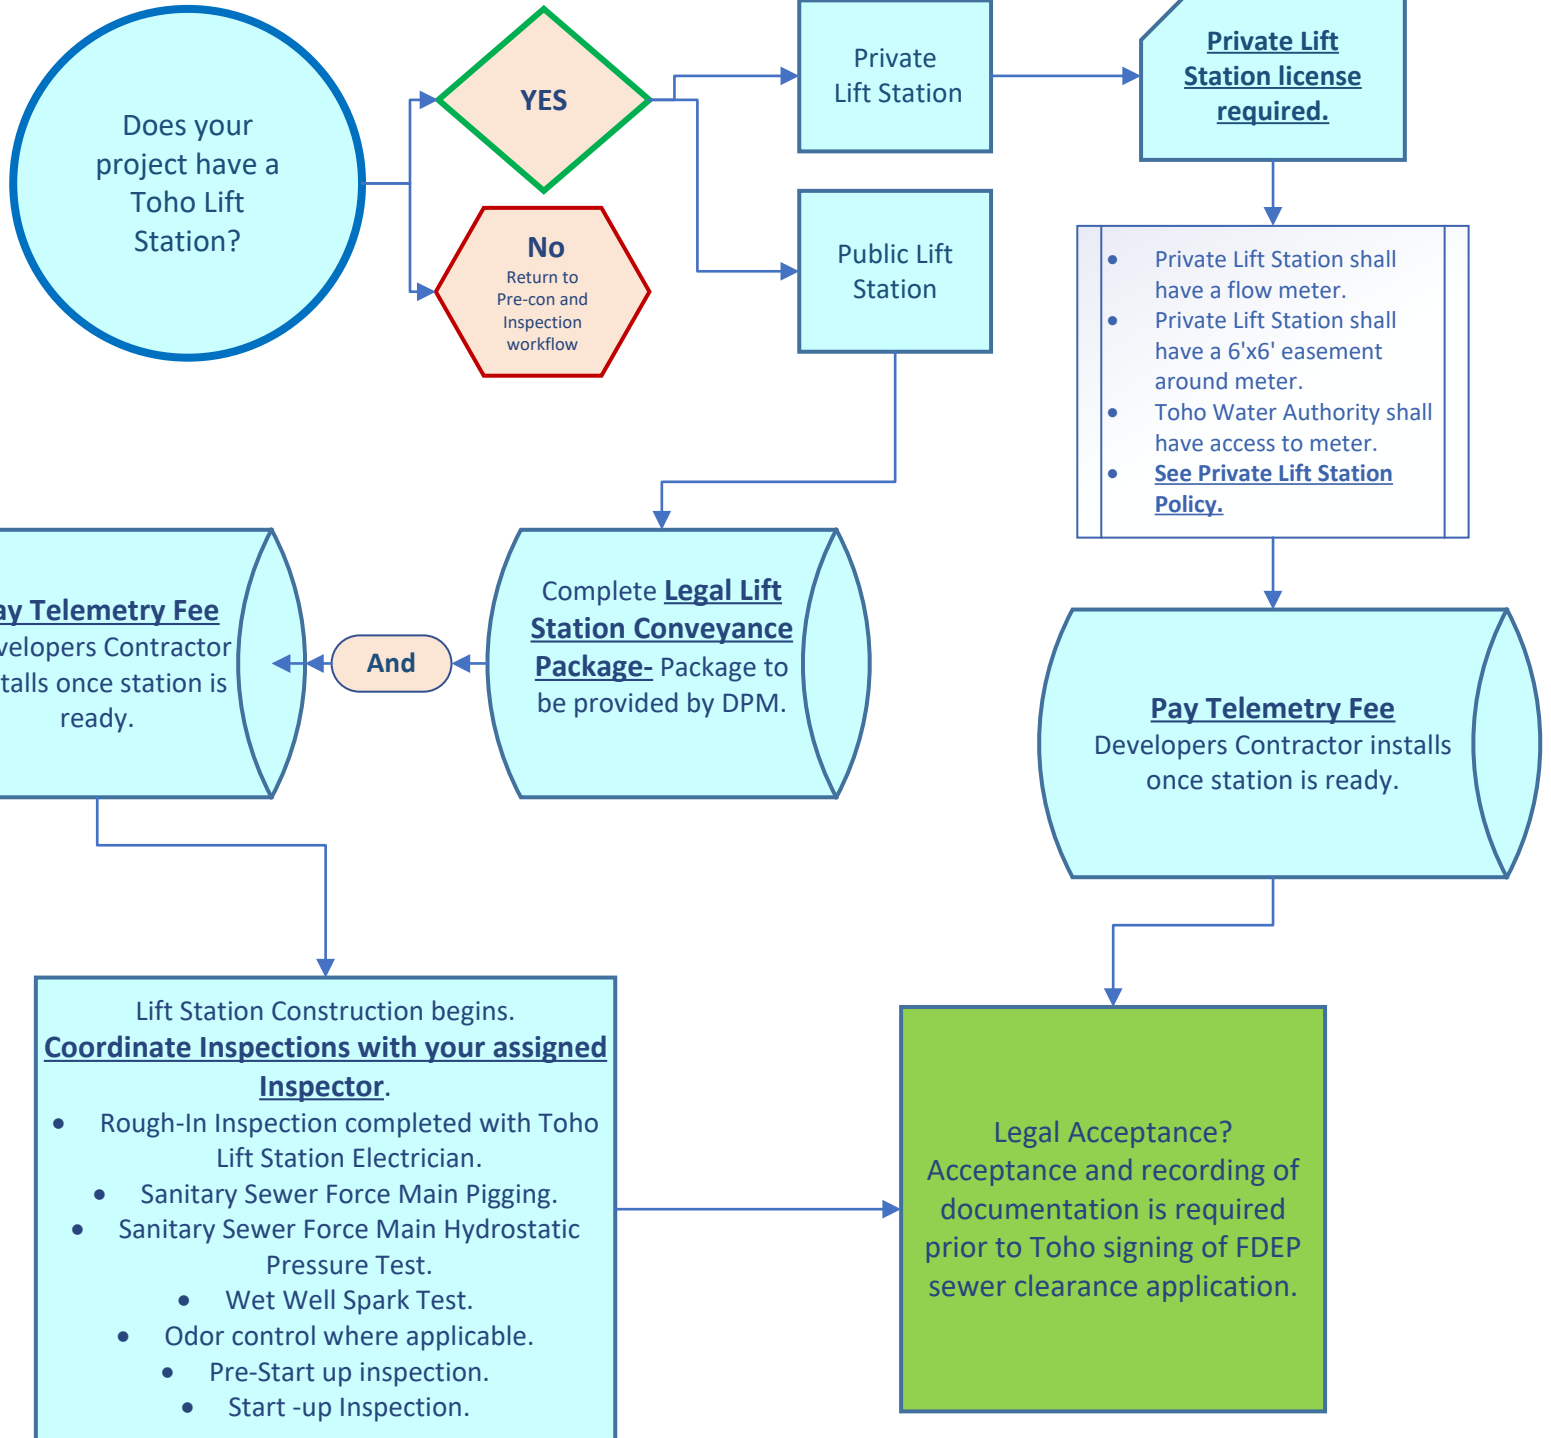

Toho Water Authority Private Development Project Flow Chart
Toho Lift Station Steps

Continue to track your progress on Toho Water Development Portal .

Customer Responsibility
Toho Responsibility