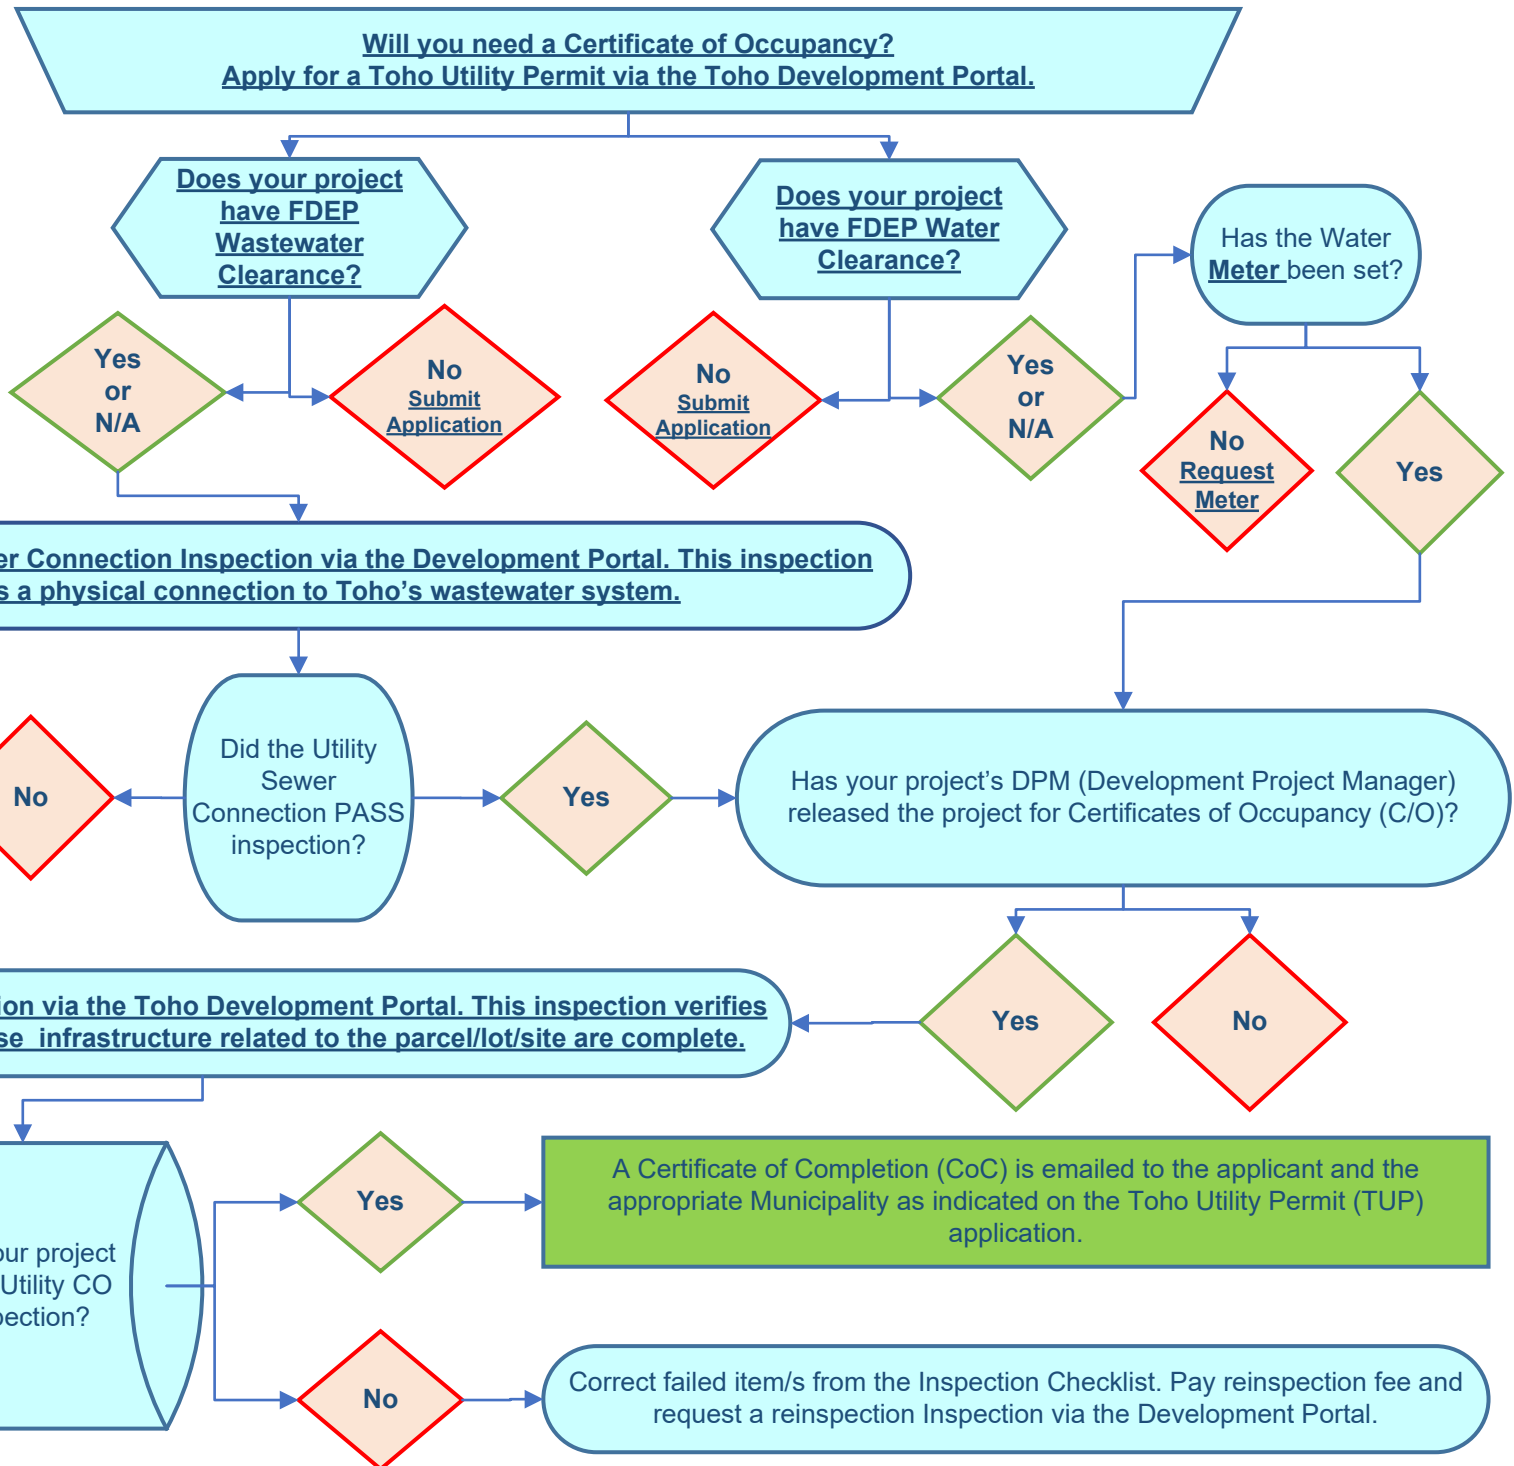

Toho Water Authority Private
Development
Project Flow Chart
**Toho Utility
Permit (TUP)**

Customer Responsibility
Toho Responsibility